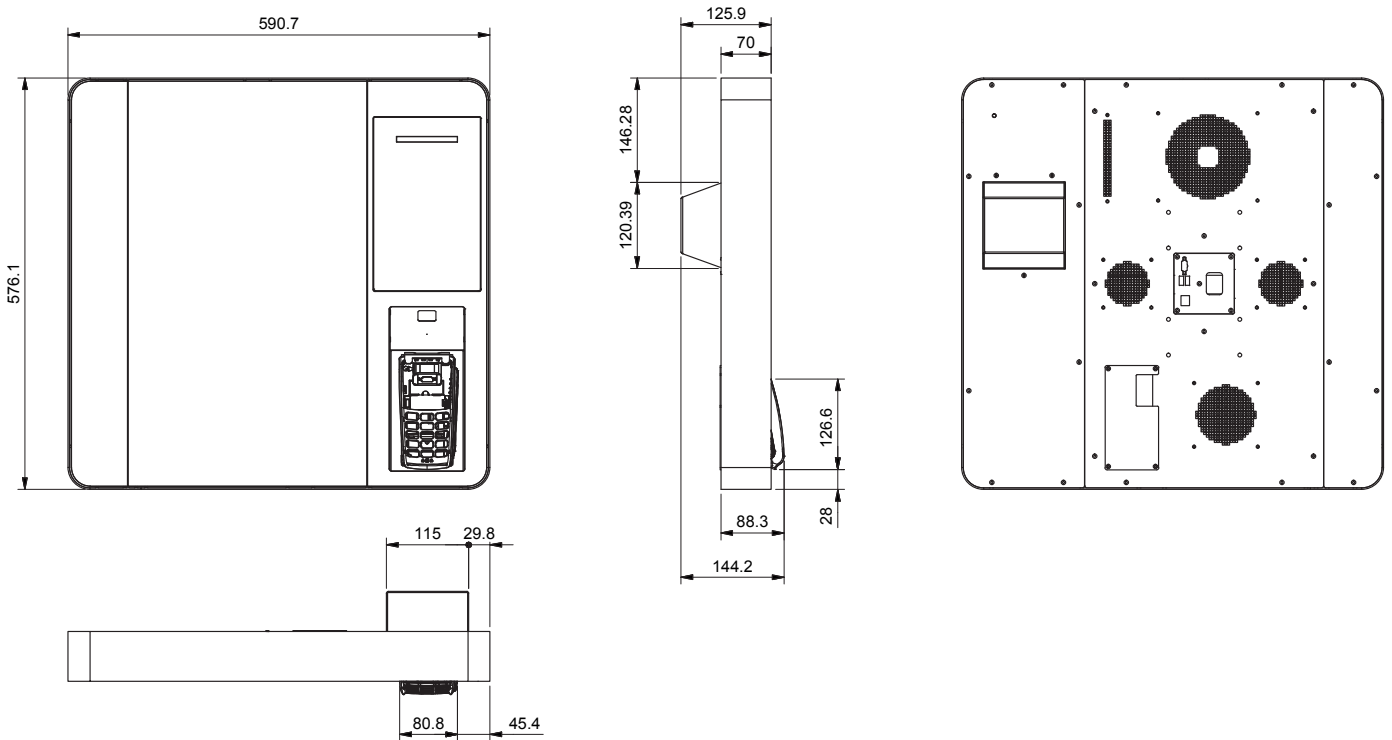

polytouch® 24 One Piece

Dimensions (in mm)

Figure shows configuration variant

polytouch® 24