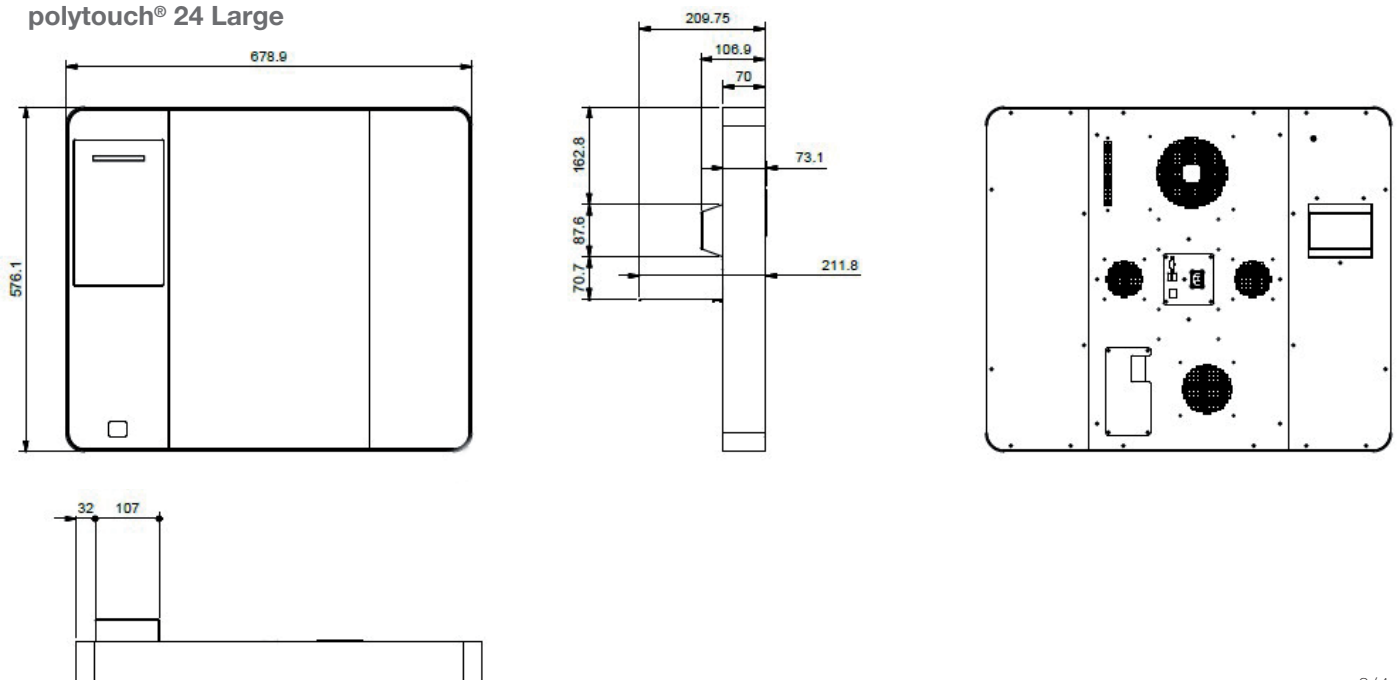

polytouch® 24 Large

ds_polytouch_24_OnePiece_Printer_slot_above_EN_rel_1.2 - specification is subject to change